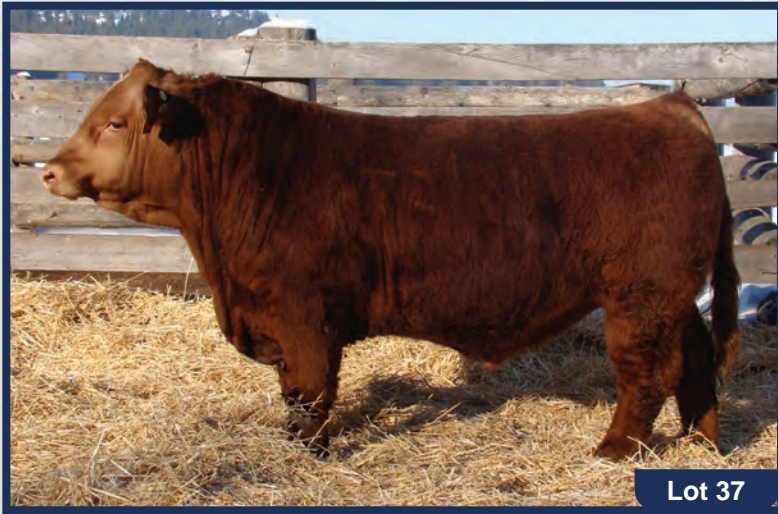

Lot 37

MITCHELLS RED UTAH 129J

Red Polled Percentage PRS1362123 RYM 129J Feb. 8, 2021

RED FLYING K WYOMING 105C
RED RSL UTAH 835F
RED RSL CAROLL 245D

IPU 2Y SPECTATOR 160E
MITCHELLS POLKA 138G
MITCHELLS ANN 232W

Tag 1129
BW: 71 lbs.
ACT WWT: 680 lbs.
Feb 9 WT: 1130 lbs.

EPDS	CE	BW	WW	YW	MILK	MCE	MWWT
	15.3	-2.6	49.8	72.9	29.4	9.9	54.3

The last of our reds is a true hybrid out of our Utah 835F angus herd sire. 129J is in the top 1 and 2% of the breed for calving ease, birthweight, and maternal calving ease. He is stylish and refined while still having a ton of rib and hip dimension. His granddam is the dam of lot 12.